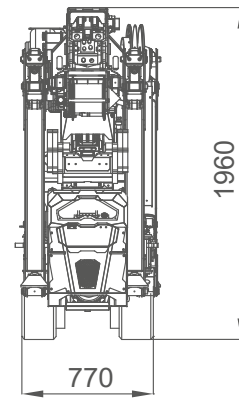

DATENBLATT Jekko SPX532

Mini-Kran mit Seilwinde, optional mit diversen Jibs ausrüstbar.

Betriebsarten: Diesel oder Elektro

DIMENSIONS

JIB STOWED

JIB MOUNTED

EXTENDED TRACKS

DIMENSIONS

SQUARE OUTFRIGGER FIRST POSITION STABILITY

OUTRIGGER SECOND POSITION FULL STABILITY

MAIN BOOM

JIB 1000.2H1MX

ACCESSORIES FEATURES

JIB 1200GX

ACCESSORIES FEATURES

WEIGHT

NAME / VERSION		WEIGHT [KG]
CRANE	CDH, CL, CL2	2'583
WINCH	W800.6	52
HOOKBLOCK	Single Fall	20
	Multiple Fall	49
JIB	JIB 1200GX	50
	JIB 1000.2H1MX	210
	Manual Extension	14
	Pulley head	8