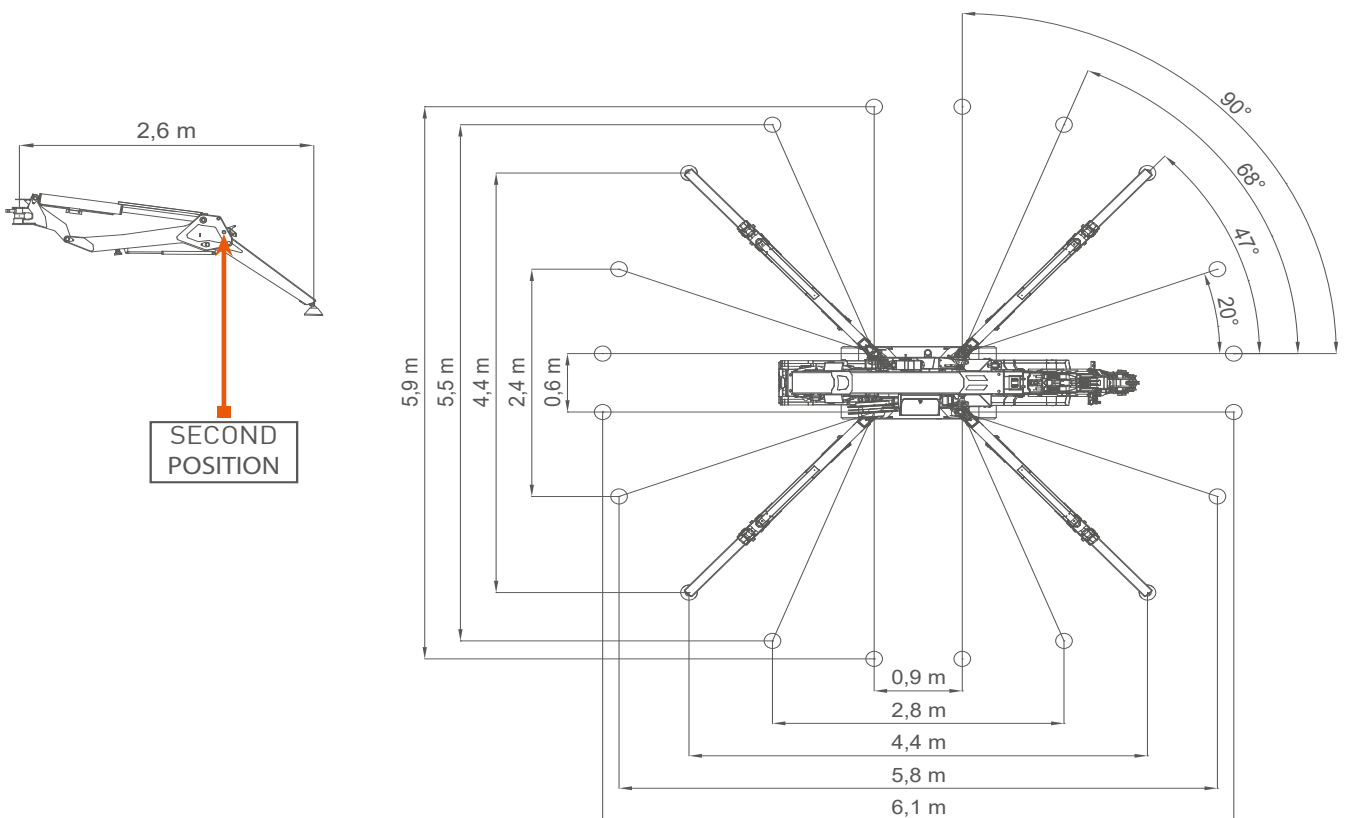

DATENBLATT Jekko SPX532

Mini-Kran mit Seilwinde, optional mit diversen Jibs ausrüstbar.

Betriebsarten: Diesel oder Elektro

DIMENSIONS

JIB STOWED

JIB MOUNTED

EXTENDED TRACKS

DIMENSIONS

SQUARE OUTFRIGGER FIRST POSITION STABILITY

OUTRIGGER SECOND POSITION FULL STABILITY

MAIN BOOM

JIB 1000.2H1MX

ACCESSORIES FEATURES

JIB 1200GX

ACCESSORIES FEATURES

WEIGHT

NAME / VERSION		WEIGHT [KG]
CRANE	CDH, CL, CL2	2'583
WINCH	W800.6	52
HOOKBLOCK	Single Fall	20
	Multiple Fall	49
JIB	JIB 1200GX	50
	JIB 1000.2H1MX	210
	Manual Extension	14
	Pulley head	8