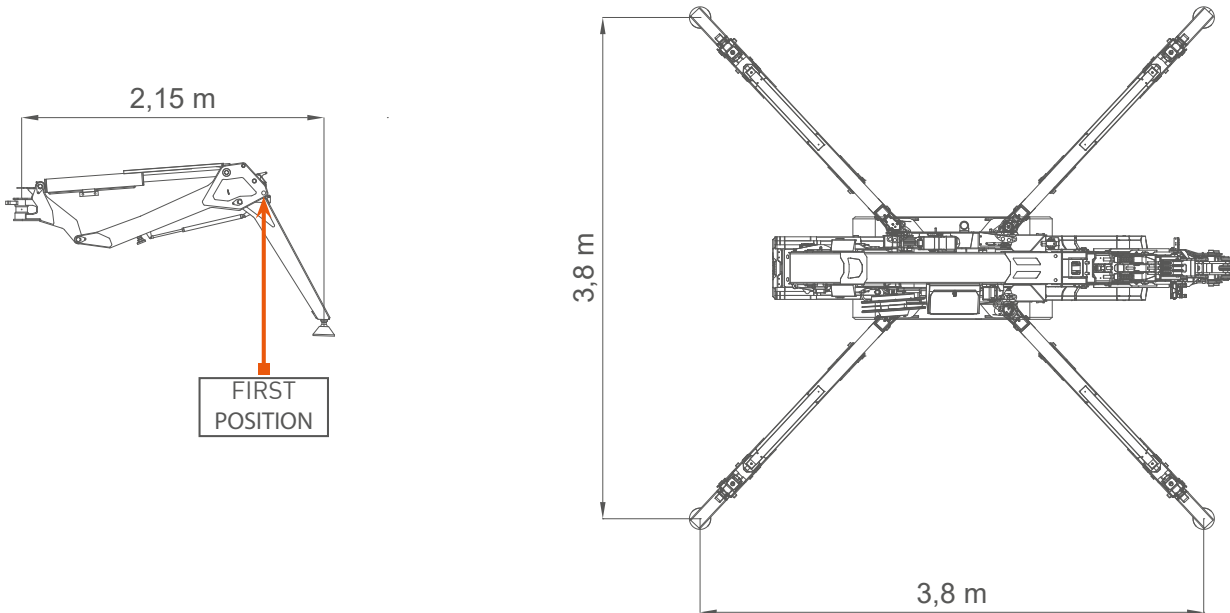

DATENBLATT Jekko SPX532

Mini-Kran mit Seilwinde, optional mit diversen Jibs ausrüstbar.

Betriebsarten: Diesel oder Elektro

DIMENSIONS

JIB STOWED

JIB MOUNTED

EXTENDED TRACKS

DIMENSIONS

SQUARE OUTFRIGGER FIRST POSITION STABILITY

OUTRIGGER SECOND POSITION FULL STABILITY

MAIN BOOM

JIB 1000.2H1MX

ACCESSORIES FEATURES

JIB 1200GX

ACCESSORIES FEATURES

WEIGHT

NAME / VERSION		WEIGHT [KG]
CRANE	CDH, CL, CL2	2'583
WINCH	W800.6	52
HOOKBLOCK	Single Fall	20
	Multiple Fall	49
JIB	JIB 1200GX	50
	JIB 1000.2H1MX	210
	Manual Extension	14
	Pulley head	8