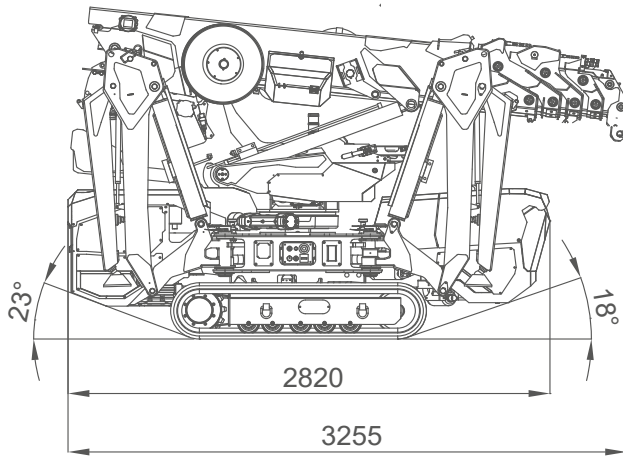

DATENBLATT Jekko SPX532

Mini-Kran mit Seilwinde, optional mit diversen Jibs ausrüstbar.

Betriebsarten: Diesel oder Elektro

DIMENSIONS

JIB STOWED

JIB MOUNTED

EXTENDED TRACKS

DIMENSIONS

SQUARE OUTFRIGGER FIRST POSITION STABILITY

OUTRIGGER SECOND POSITION FULL STABILITY

MAIN BOOM

JIB 1000.2H1MX

ACCESSORIES FEATURES

JIB 1200GX

ACCESSORIES FEATURES

WEIGHT

NAME / VERSION		WEIGHT [KG]
CRANE	CDH, CL, CL2	2'583
WINCH	W800.6	52
HOOKBLOCK	Single Fall	20
	Multiple Fall	49
JIB	JIB 1200GX	50
	JIB 1000.2H1MX	210
	Manual Extension	14
	Pulley head	8