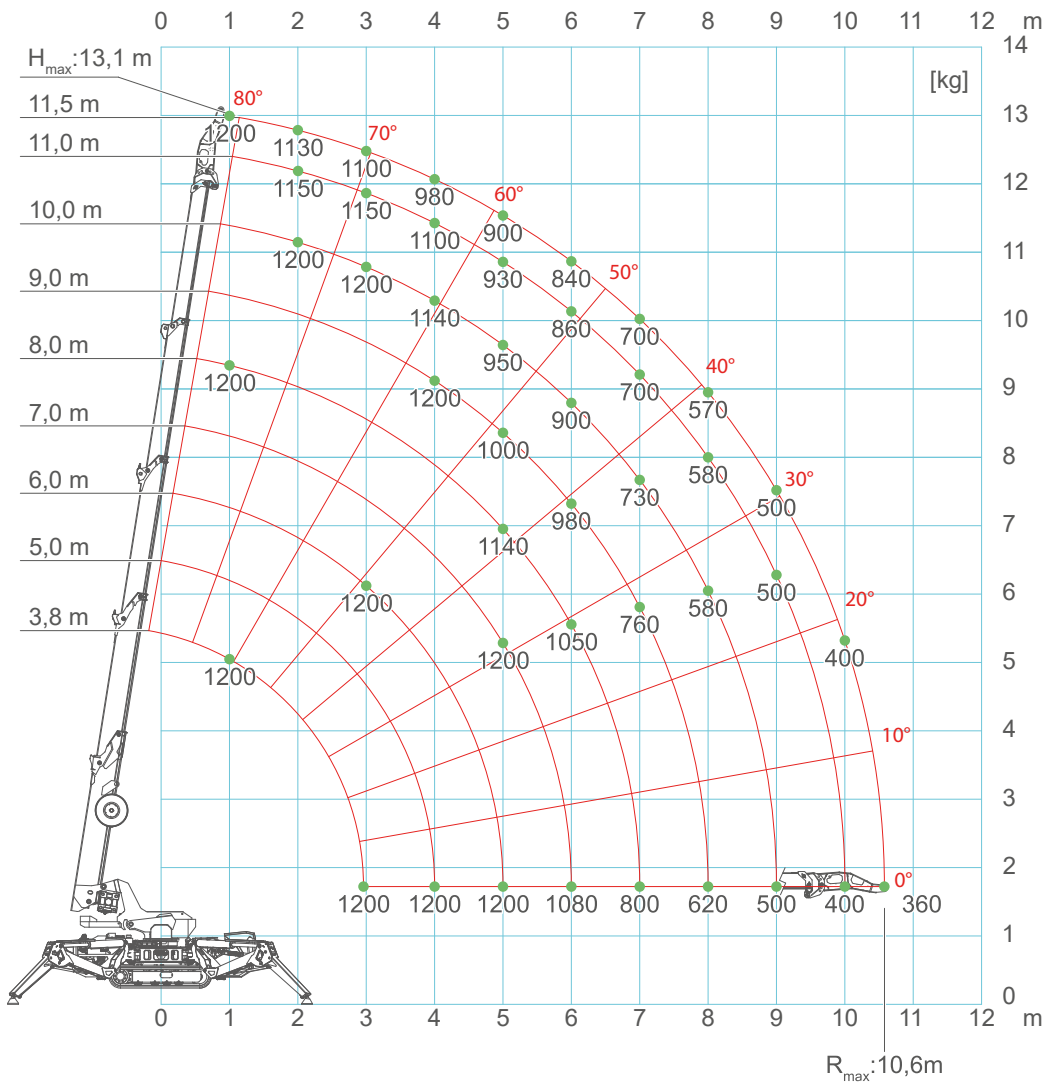

SQUARE OUTFRIGGER FIRST POSITION STABILITY

OUTRIGGER SECOND POSITION FULL STABILITY

MAIN BOOM

JIB 1000.2H1MX

ACCESSORIES FEATURES

JIB 1200GX

ACCESSORIES FEATURES

WEIGHT

NAME / VERSION		WEIGHT [KG]
CRANE	CDH, CL, CL2	2'583
WINCH	W800.6	52
HOOKBLOCK	Single Fall	20
	Multiple Fall	49
JIB	JIB 1200GX	50
	JIB 1000.2H1MX	210
	Manual Extension	14
	Pulley head	8