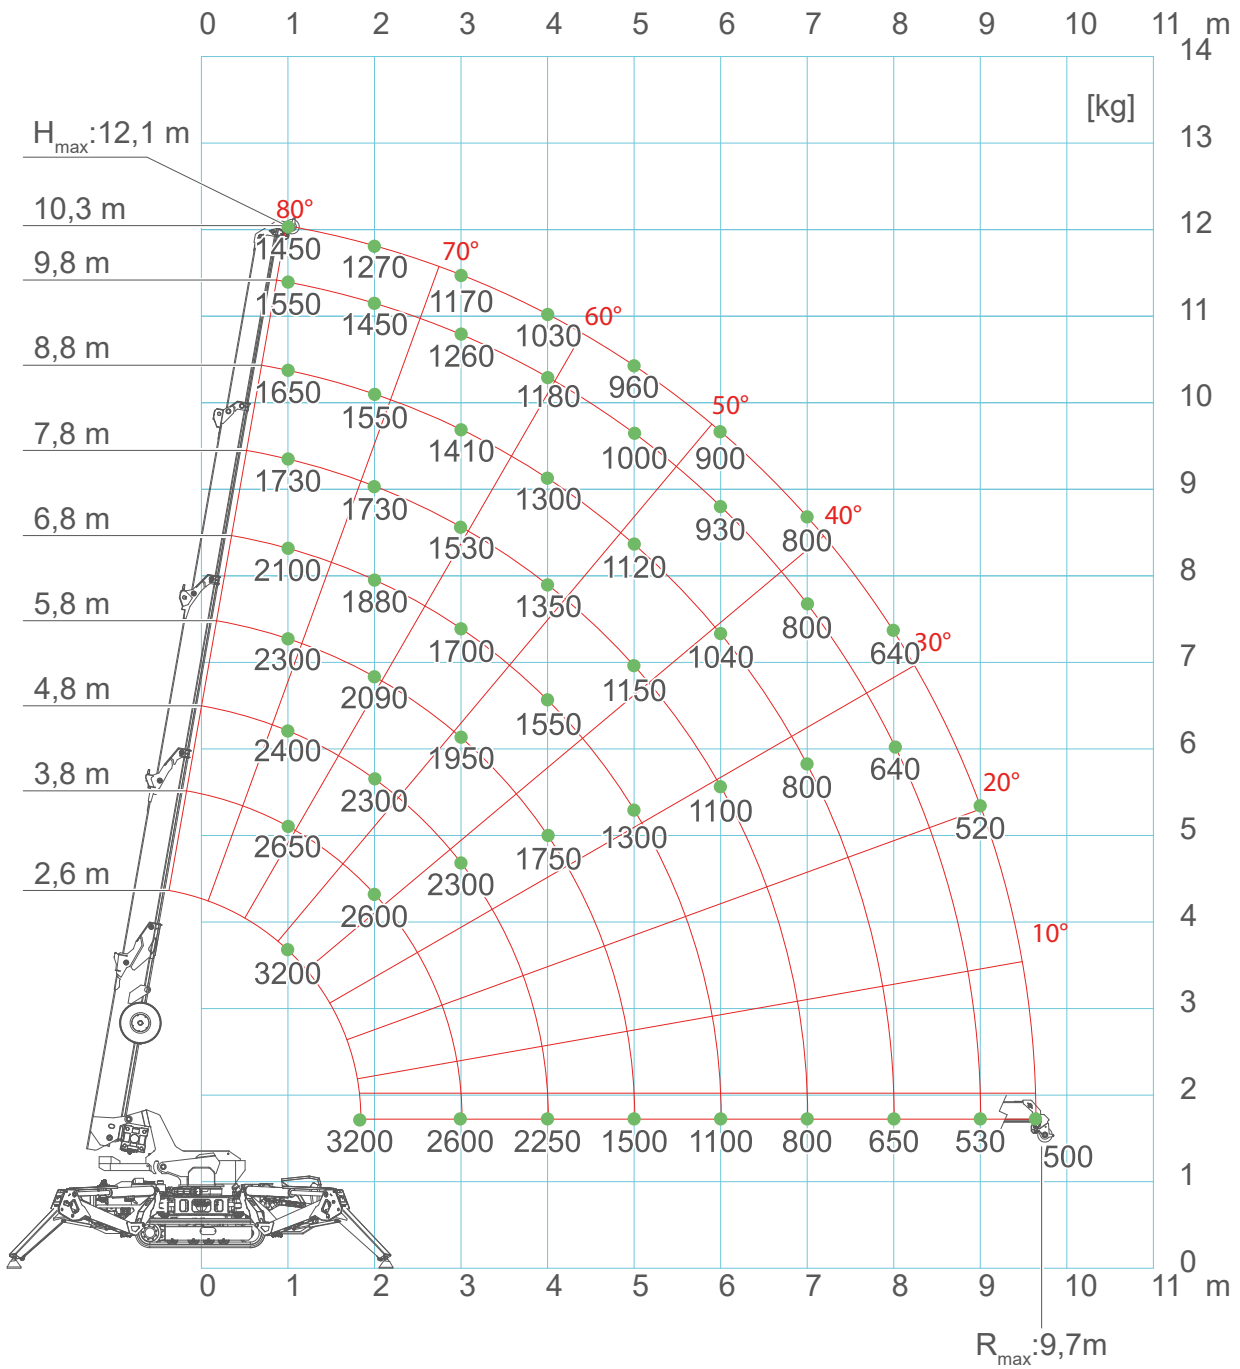

DATENBLATT Jekko SPX532

Mini-Kran mit Seilwinde, optional mit diversen Jibs ausrüstbar.

Betriebsarten: Diesel oder Elektro

DIMENSIONS

JIB STOWED

JIB MOUNTED

EXTENDED TRACKS

DIMENSIONS

SQUARE OUTFRIGGER FIRST POSITION STABILITY

OUTRIGGER SECOND POSITION FULL STABILITY

MAIN BOOM

JIB 1000.2H1MX

ACCESSORIES FEATURES

JIB 1200GX

ACCESSORIES FEATURES

WEIGHT

NAME / VERSION		WEIGHT [KG]
CRANE	CDH, CL, CL2	2'583
WINCH	W800.6	52
HOOKBLOCK	Single Fall	20
	Multiple Fall	49
JIB	JIB 1200GX	50
	JIB 1000.2H1MX	210
	Manual Extension	14
	Pulley head	8