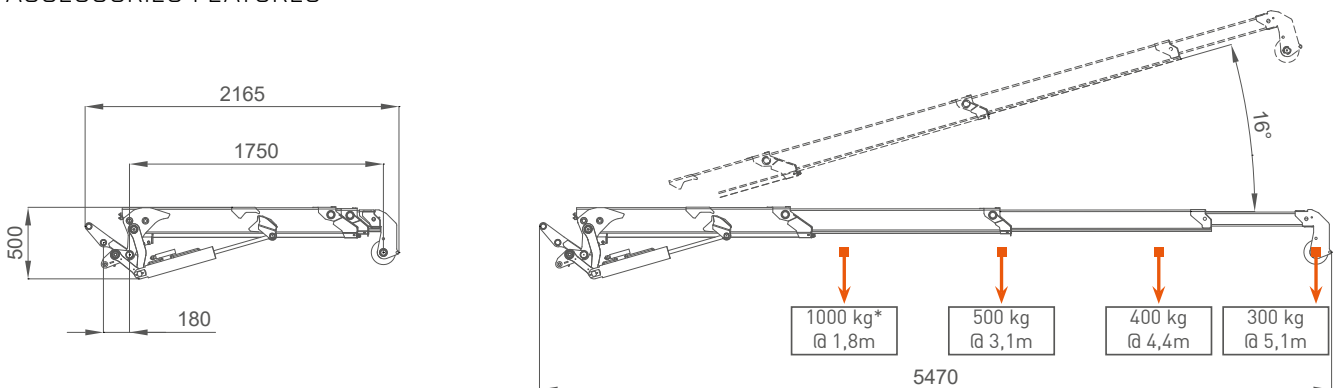

SQUARE OUTFRIGGER FIRST POSITION STABILITY

OUTRIGGER SECOND POSITION FULL STABILITY

MAIN BOOM

JIB 1000.2H1MX

ACCESSORIES FEATURES

JIB 1200GX

ACCESSORIES FEATURES

WEIGHT

NAME / VERSION		WEIGHT [KG]
CRANE	CDH, CL, CL2	2'583
WINCH	W800.6	52
HOOKBLOCK	Single Fall	20
	Multiple Fall	49
JIB	JIB 1200GX	50
	JIB 1000.2H1MX	210
	Manual Extension	14
	Pulley head	8