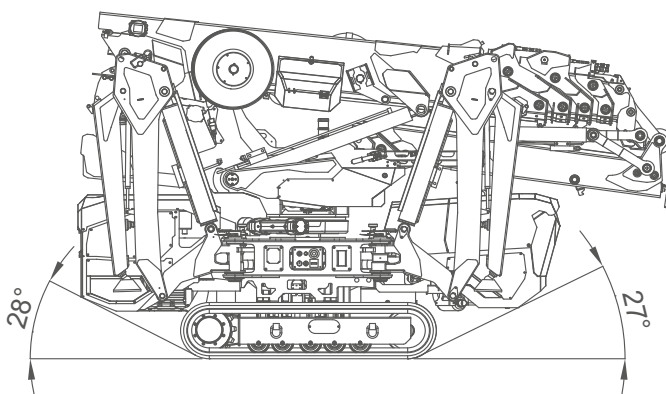

DATENBLATT Jekko SPX532

Mini-Kran mit Seilwinde, optional mit diversen Jibs ausrüstbar.

Betriebsarten: Diesel oder Elektro

DIMENSIONS

JIB STOWED

JIB MOUNTED

EXTENDED TRACKS

DIMENSIONS

SQUARE OUTFRIGGER FIRST POSITION STABILITY

OUTRIGGER SECOND POSITION FULL STABILITY

MAIN BOOM

JIB 1000.2H1MX

ACCESSORIES FEATURES

JIB 1200GX

ACCESSORIES FEATURES

WEIGHT

NAME / VERSION		WEIGHT [KG]
CRANE	CDH, CL, CL2	2'583
WINCH	W800.6	52
HOOKBLOCK	Single Fall	20
	Multiple Fall	49
JIB	JIB 1200GX	50
	JIB 1000.2H1MX	210
	Manual Extension	14
	Pulley head	8