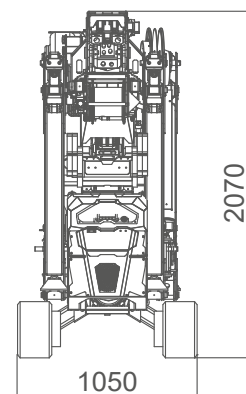

DATENBLATT Jekko SPX532

Mini-Kran mit Seilwinde, optional mit diversen Jibs ausrüstbar.

Betriebsarten: Diesel oder Elektro

DIMENSIONS

JIB STOWED

JIB MOUNTED

EXTENDED TRACKS

DIMENSIONS

SQUARE OUTFRIGGER FIRST POSITION STABILITY

OUTRIGGER SECOND POSITION FULL STABILITY

MAIN BOOM

JIB 1000.2H1MX

ACCESSORIES FEATURES

JIB 1200GX

ACCESSORIES FEATURES

WEIGHT

NAME / VERSION		WEIGHT [KG]
CRANE	CDH, CL, CL2	2'583
WINCH	W800.6	52
HOOKBLOCK	Single Fall	20
	Multiple Fall	49
JIB	JIB 1200GX	50
	JIB 1000.2H1MX	210
	Manual Extension	14
	Pulley head	8