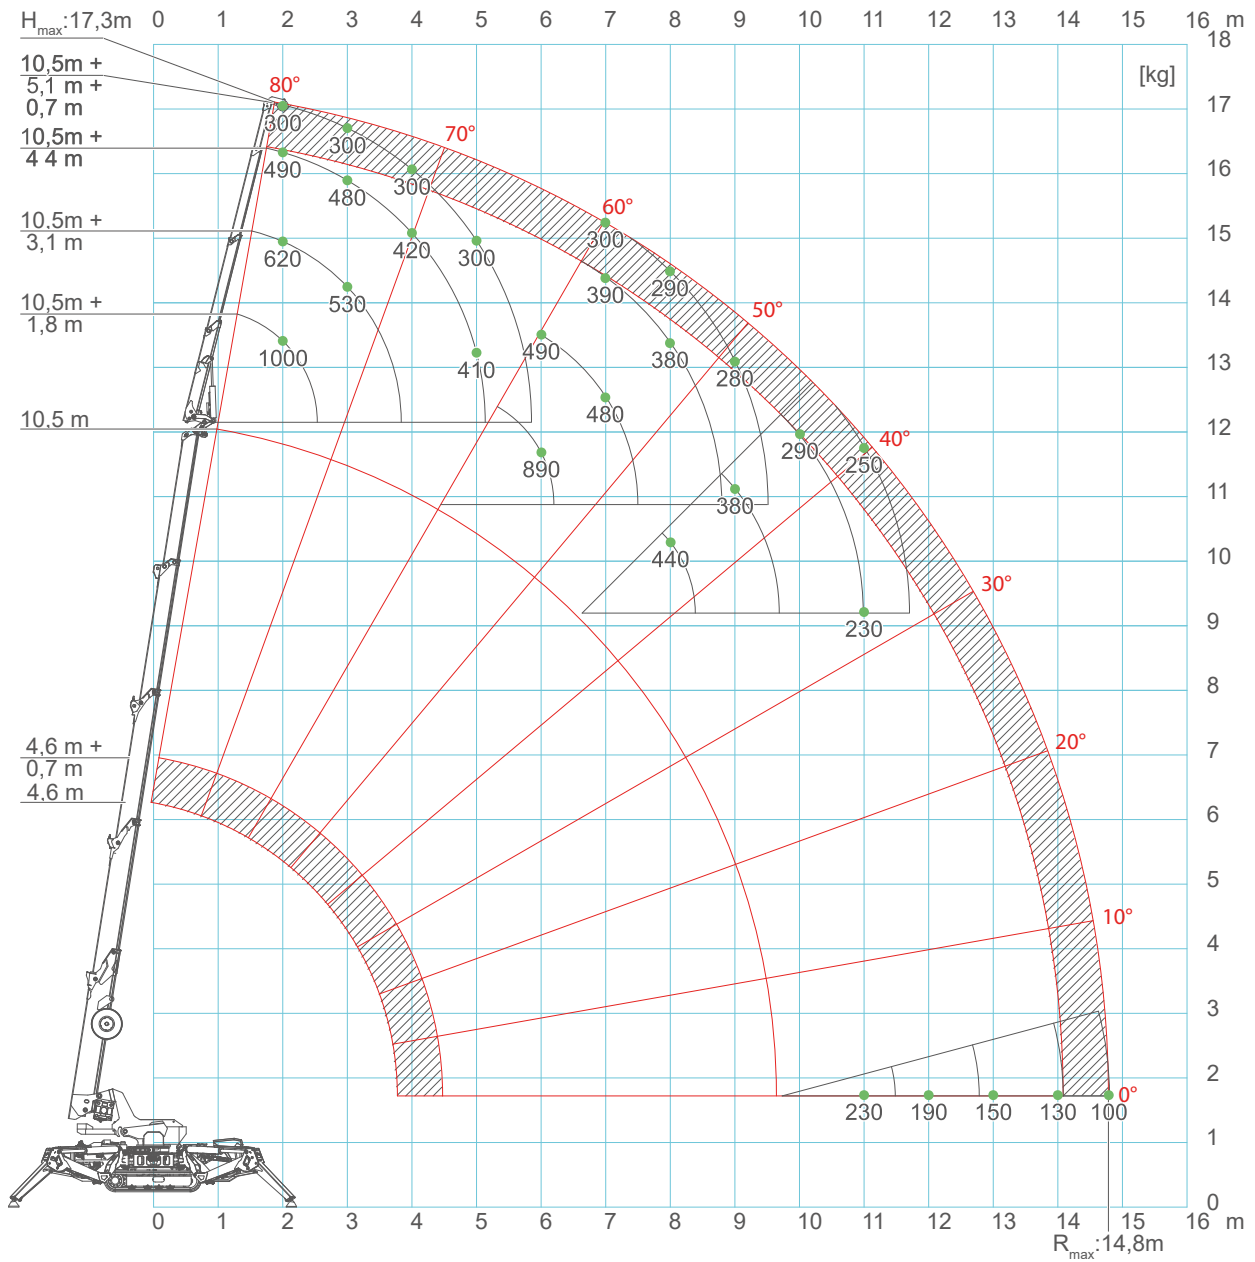

SQUARE OUTFRIGGER FIRST POSITION STABILITY

OUTRIGGER SECOND POSITION FULL STABILITY

MAIN BOOM

JIB 1000.2H1MX

ACCESSORIES FEATURES

JIB 1200GX

ACCESSORIES FEATURES

WEIGHT

NAME / VERSION		WEIGHT [KG]
CRANE	CDH, CL, CL2	2'583
WINCH	W800.6	52
HOOKBLOCK	Single Fall	20
	Multiple Fall	49
JIB	JIB 1200GX	50
	JIB 1000.2H1MX	210
	Manual Extension	14
	Pulley head	8