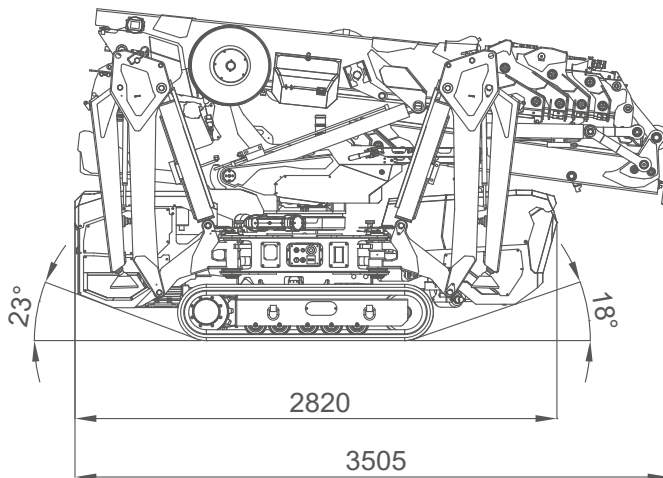

DATENBLATT Jekko SPX532

Mini-Kran mit Seilwinde, optional mit diversen Jibs ausrüstbar.

Betriebsarten: Diesel oder Elektro

DIMENSIONS

JIB STOWED

JIB MOUNTED

EXTENDED TRACKS

DIMENSIONS

SQUARE OUTFRIGGER FIRST POSITION STABILITY

OUTRIGGER SECOND POSITION FULL STABILITY

MAIN BOOM

JIB 1000.2H1MX

ACCESSORIES FEATURES

JIB 1200GX

ACCESSORIES FEATURES

WEIGHT

NAME / VERSION		WEIGHT [KG]
CRANE	CDH, CL, CL2	2'583
WINCH	W800.6	52
HOOKBLOCK	Single Fall	20
	Multiple Fall	49
JIB	JIB 1200GX	50
	JIB 1000.2H1MX	210
	Manual Extension	14
	Pulley head	8