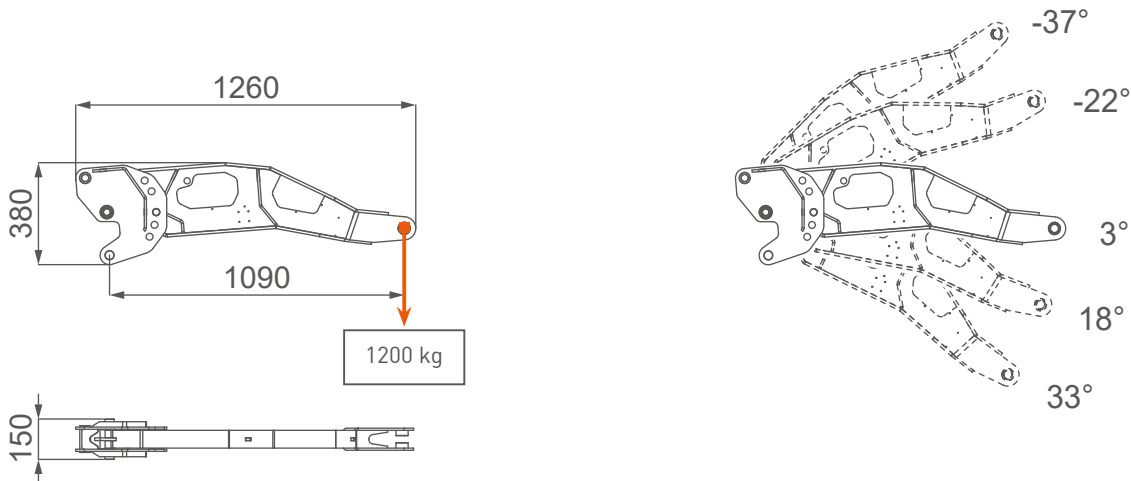

DATENBLATT Jekko SPX532

Mini-Kran mit Seilwinde, optional mit diversen Jibs ausrüstbar.

Betriebsarten: Diesel oder Elektro

DIMENSIONS

JIB STOWED

JIB MOUNTED

EXTENDED TRACKS

DIMENSIONS

SQUARE OUTFRIGGER FIRST POSITION STABILITY

OUTRIGGER SECOND POSITION FULL STABILITY

MAIN BOOM

JIB 1000.2H1MX

ACCESSORIES FEATURES

JIB 1200GX

ACCESSORIES FEATURES

WEIGHT

NAME / VERSION		WEIGHT [KG]
CRANE	CDH, CL, CL2	2'583
WINCH	W800.6	52
HOOKBLOCK	Single Fall	20
	Multiple Fall	49
JIB	JIB 1200GX	50
	JIB 1000.2H1MX	210
	Manual Extension	14
	Pulley head	8