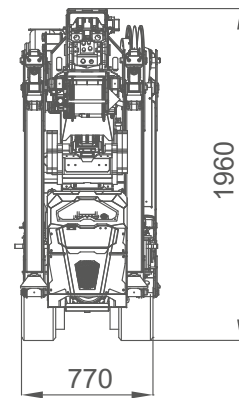

DATENBLATT Jekko SPX532

Mini-Kran mit Seilwinde, optional mit diversen Jibs ausrüstbar.

Betriebsarten: Diesel oder Elektro

DIMENSIONS

JIB STOWED

JIB MOUNTED

EXTENDED TRACKS

DIMENSIONS

SQUARE OUTFRIGGER FIRST POSITION STABILITY

OUTRIGGER SECOND POSITION FULL STABILITY

MAIN BOOM

JIB 1000.2H1MX

ACCESSORIES FEATURES

JIB 1200GX

ACCESSORIES FEATURES

WEIGHT

NAME / VERSION		WEIGHT [KG]
CRANE	CDH, CL, CL2	2'583
WINCH	W800.6	52
HOOKBLOCK	Single Fall	20
	Multiple Fall	49
JIB	JIB 1200GX	50
	JIB 1000.2H1MX	210
	Manual Extension	14
	Pulley head	8